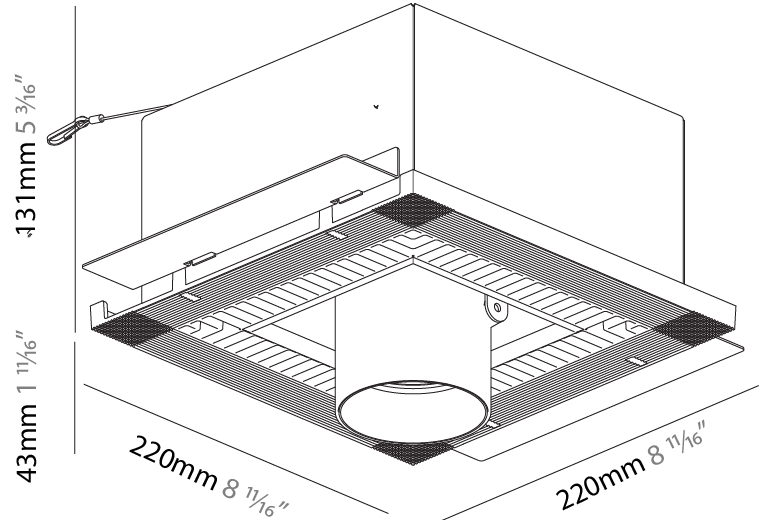

ELECTRICAL

Lamp Type: LED (Zhaga Standard)
Input Wattage (W): 23.1
Total Output Wattage (W): 18.7
Dimming: Tri-Mode (Non-Dimming and Phase Dimming (120Vac only) and 0-10V Dimming)
Driver Included: No
Driver Location: Recessed Housing
Driver Type: Constant Current - Universal
Driver Class: Class 2
Housing: See components
Input Voltage (V): 120 - 277
Constant Current (MA): 500

LED

Number of LEDs: 1
Color Temperature (°K): 2700 / 3000 / 3500 / 4000
Max. Delivered Lumen (lm): 1490 / 1530 / 1607 / 1640
CRI: >90 CRI
Lamp Life (hrs): 50000
Upon Request: Special Color Temperature

OPTICAL

Reflector°: 20 / 40 / 60
Adjustability: Rotational 355°; Tilt 45°
Upon Request: Special Beam Angles

RATINGS AND CERTIFICATIONS

Patents: IP20
For international specifications by adding 'INT' at the end of the existing Model #. For assistance on 'custom' specifications, contact zteam@zaneen.com.
In a constant effort to supply the best product, we reserve the right to change specifications or materials without notice. The most recent specification sheets are found at zaneen.com

145mm 5 11/16"	10 | 12 1/2 | 15 | 25mm 3/8" | 1/2" | 9/16" | 1"	225mm x 225mm 8 7/8" x 8 7/8"	355°	45°