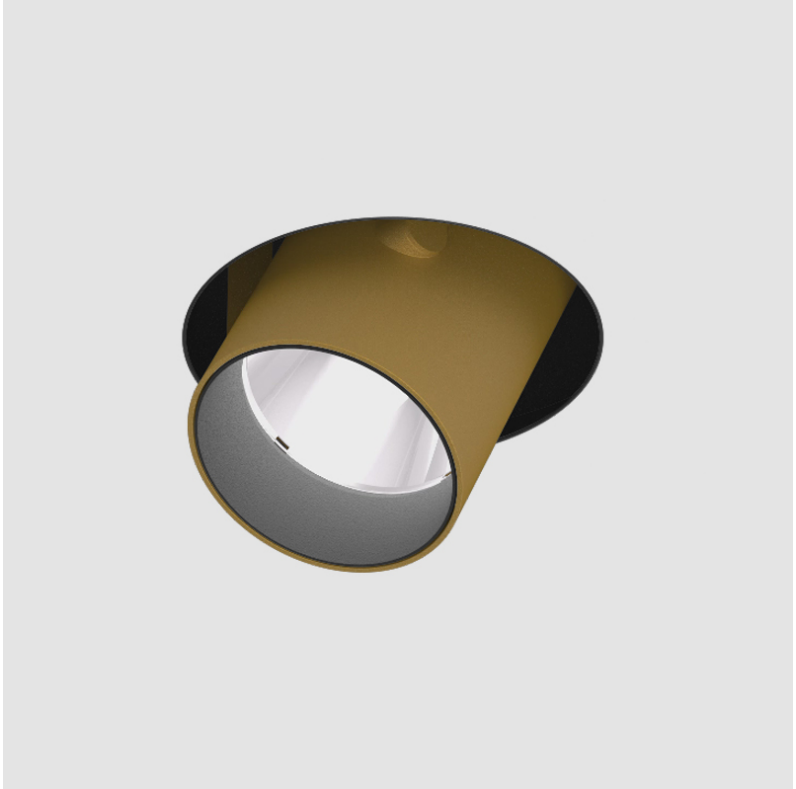

ELECTRICAL

Lamp Type: LED (Zhaga Standard)
Input Wattage (W): 20.9
Total Output Wattage (W): 18.7
Dimming: Tri-Mode (Non-Dimming and Phase Dimming (120Vac only) and 0-10V Dimming)
Driver Included: No
Driver Location: Recessed Housing
Driver Type: Constant Current - Universal
Driver Class: Class 2
Housing: See components
Input Voltage (V): 120 - 277
Constant Current (MA): 500

LED

Number of LEDs: 1
Color Temperature (°K): 2700 / 3000 / 3500 / 4000
Max. Delivered Lumen (lm): 1490 / 1530 / 1607 / 1640
CRI: >90 CRI
Lamp Life (hrs): 50000
Upon Request: Special Color Temperature

OPTICAL

Reflector: 16 / 32
Adjustability: Rotational 355°; Tilt 45°
Upon Request: Special Beam Angles

RATINGS AND CERTIFICATIONS

Available for international specifications by adding INT at the end of the existing Model #. For assistance on 'custom' specifications, contact zteam@zaneen.com. In a constant effort to supply the best product, we reserve the right to change specifications or materials without notice. The most recent specification sheets are found at zaneen.com
IP rating: IP20