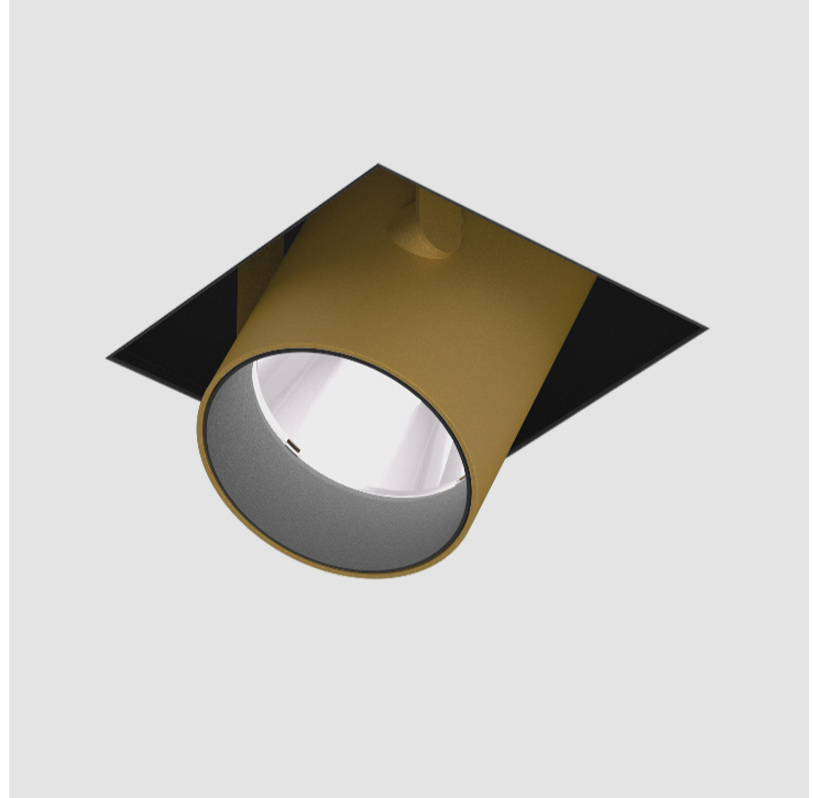

ELECTRICAL

Lamp Type: LED (Zhaga Standard)
Input Wattage (W): 23.1
Total Output Wattage (W): 18.7
Dimming: Tri-Mode (Non-Dimming and Phase Dimming (120Vac only) and 0-10V Dimming)
Driver Included: No
Driver Location: Recessed Housing
Driver Type: Constant Current - Universal
Driver Class: Class 2
Housing: See components
Input Voltage (V): 120 - 277
Constant Current (MA): 500

LED

Number of LEDs: 1
Color Temperature (°K): 2700 / 3000 / 3500 / 4000
Max. Delivered Lumen (lm): 1490 / 1530 / 1607 / 1640
CRI: >90 CRI
Lamp Life (hrs): 50000
Upon Request: Special Color Temperature

OPTICAL

Reflector°: 20 / 40 / 60
Adjustability: Rotational 355°; Tilt 45°
Upon Request: Special Beam Angles

RATINGS AND CERTIFICATIONS

Patents: IP20
For international specifications by adding 'INT' at the end of the existing Model #. For assistance on 'custom' specifications, contact zteam@zaneen.com.
In a constant effort to supply the best product, we reserve the right to change specifications or materials without notice. The most recent specification sheets are found at zaneen.com

145mm 5 11/16"	10 | 12 1/2 | 15 | 25mm 3/8" | 1/2" | 9/16" | 1"	225mm x 225mm 8 7/8" x 8 7/8"	355°	45°